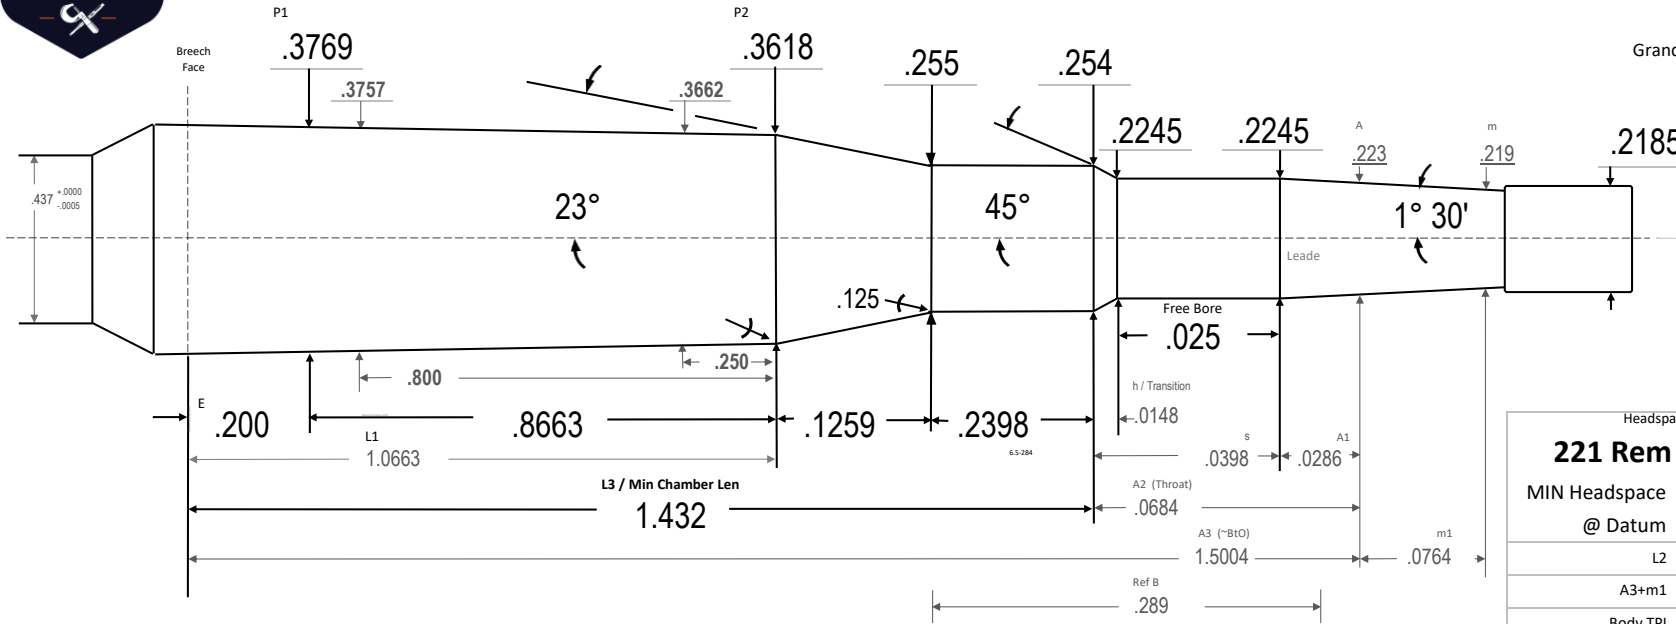

Standard Inventory Item

221 Rem Fireball

CB3B36

Manson

Manson Reamers

Contact us at:
support@mansonreamers.com
(810) 953-0732

8200 Embury Rd
Suite 1
Grand Blanc, MI 48439

221 Rem Fireball

SAAMI min spec body and neck w/ D Manson modified throat geometry to allow for wider range of bullets. SAAMI Throat is .2240 x .025 free bore w/ 3° leade.
vrfd 24.02.28rg

AKA 221 Fireball, 221 Remington

Headspace Gage:	
221 Rem / 300 Blk	
MIN Headspace	1.1038
@ Datum	.3300
L2	1.1921 44
A3+m1	1.5767 77
Body TPI	.0173 75
Breech Face Dia	.3803 75
~Chamber Vol in ³	.1248 62
Drawn:	Ray Gross
SD	2024.05.24
Template PTL	V10.3 24.05.24
Dia Tolerance	+ .001 / - .000
Length Tolerance	+ .005 / - .000
Angle Tolerance	+ / - 15'
Use Reamer Blank	223 Rem
Print is not to scale	